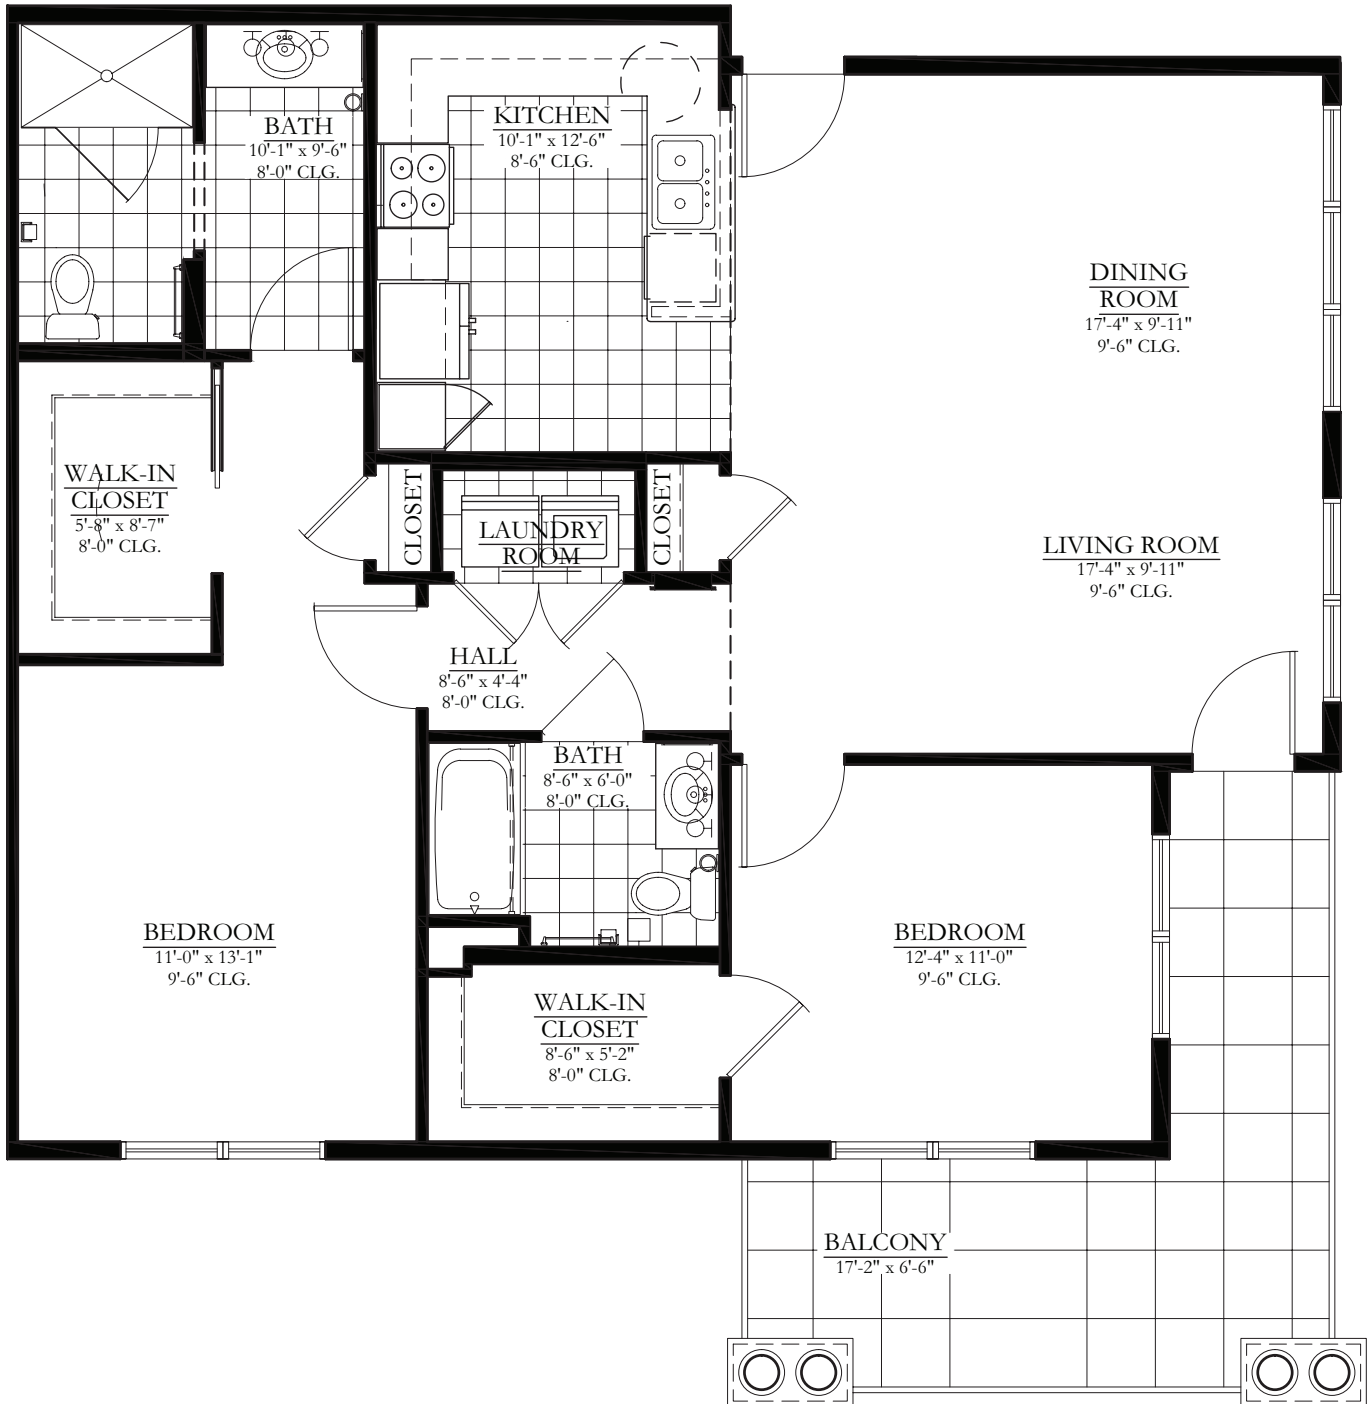

WINSTON CLUBHOUSE

SEARSTONE
RETIREMENT COMMUNITY

SEARSTONE.COM

BUCKSKIN II WITH BALCONY

2 BEDROOM, 2 BATHROOM

1,228 SQ. FT. | FLOOR 2,3

NOTE: ALL FLOOR PLANS ARE SUBJECT TO CHANGE/ADJUSTMENT.