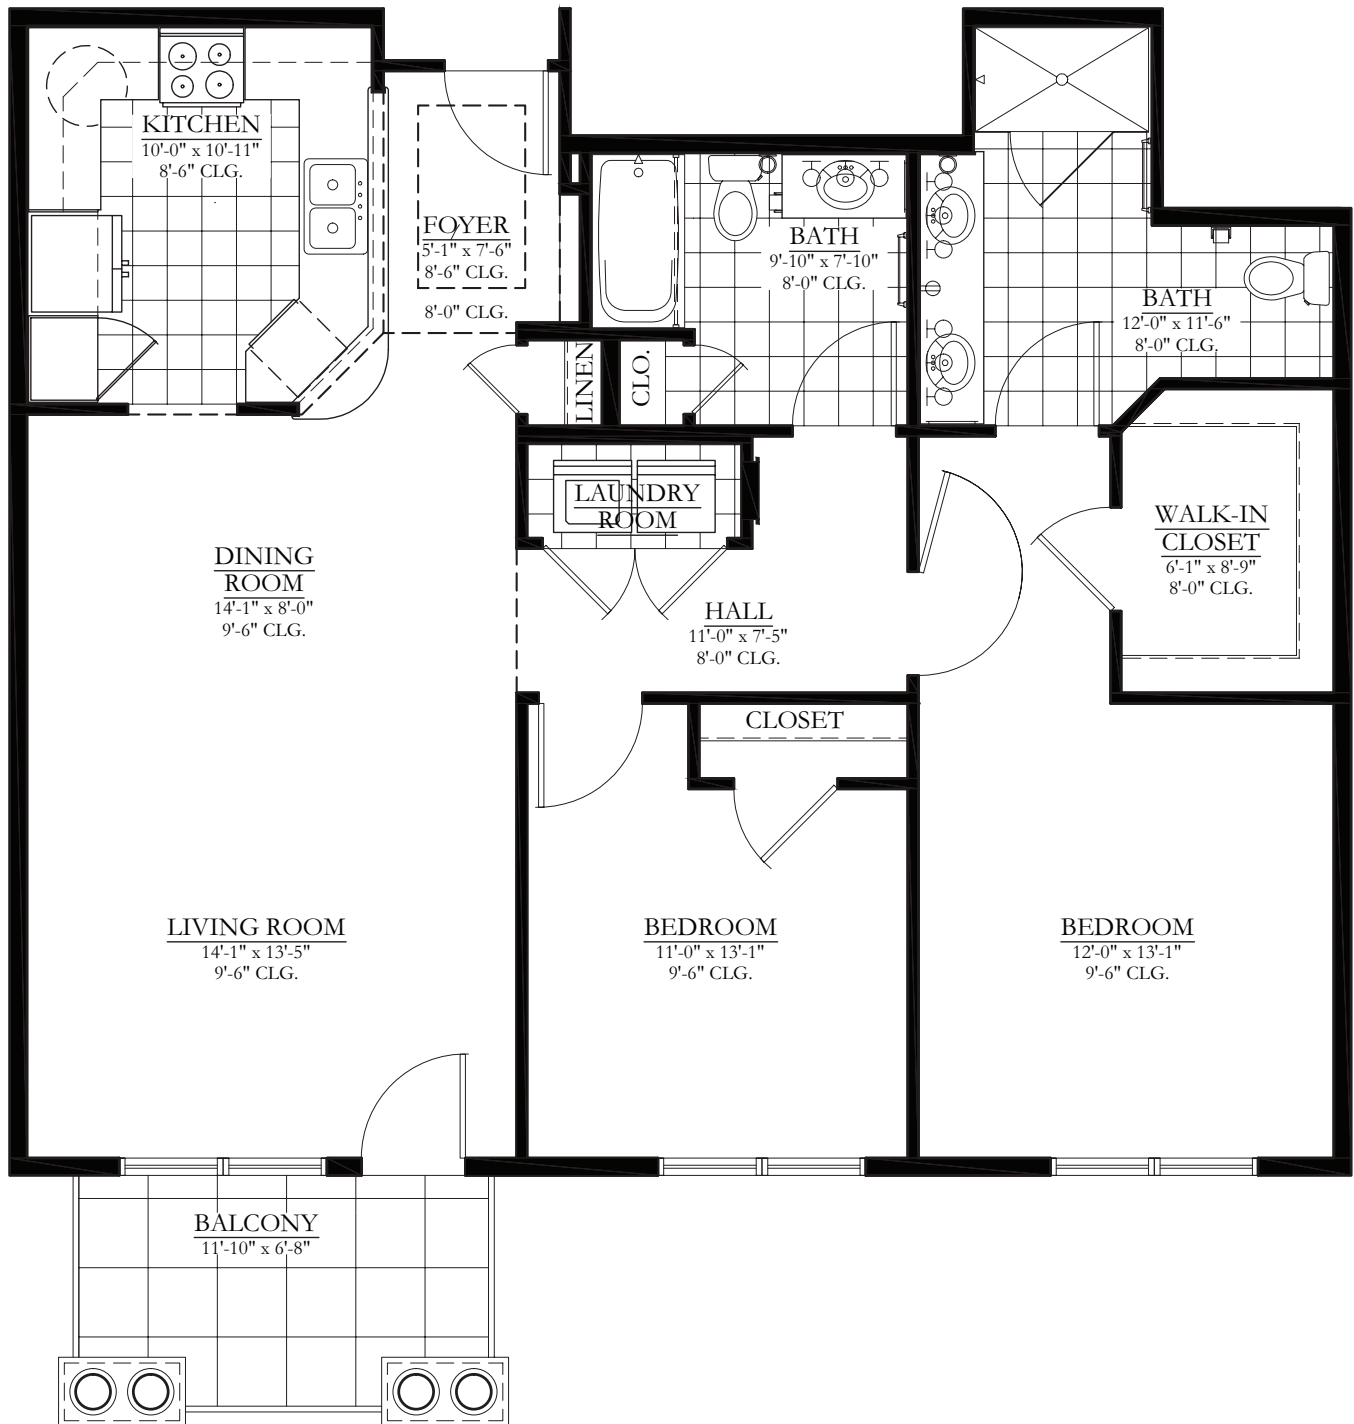

WINSTON CLUBHOUSE

SEARSTONE
RETIREMENT COMMUNITY

BUCKSKIN WITH BALCONY

2 BEDROOM, 2 BATHROOM

1,204 SQ. FT.

SEARSTONE.COM

NOTE: ALL FLOOR PLANS ARE SUBJECT TO CHANGE/ADJUSTMENT.