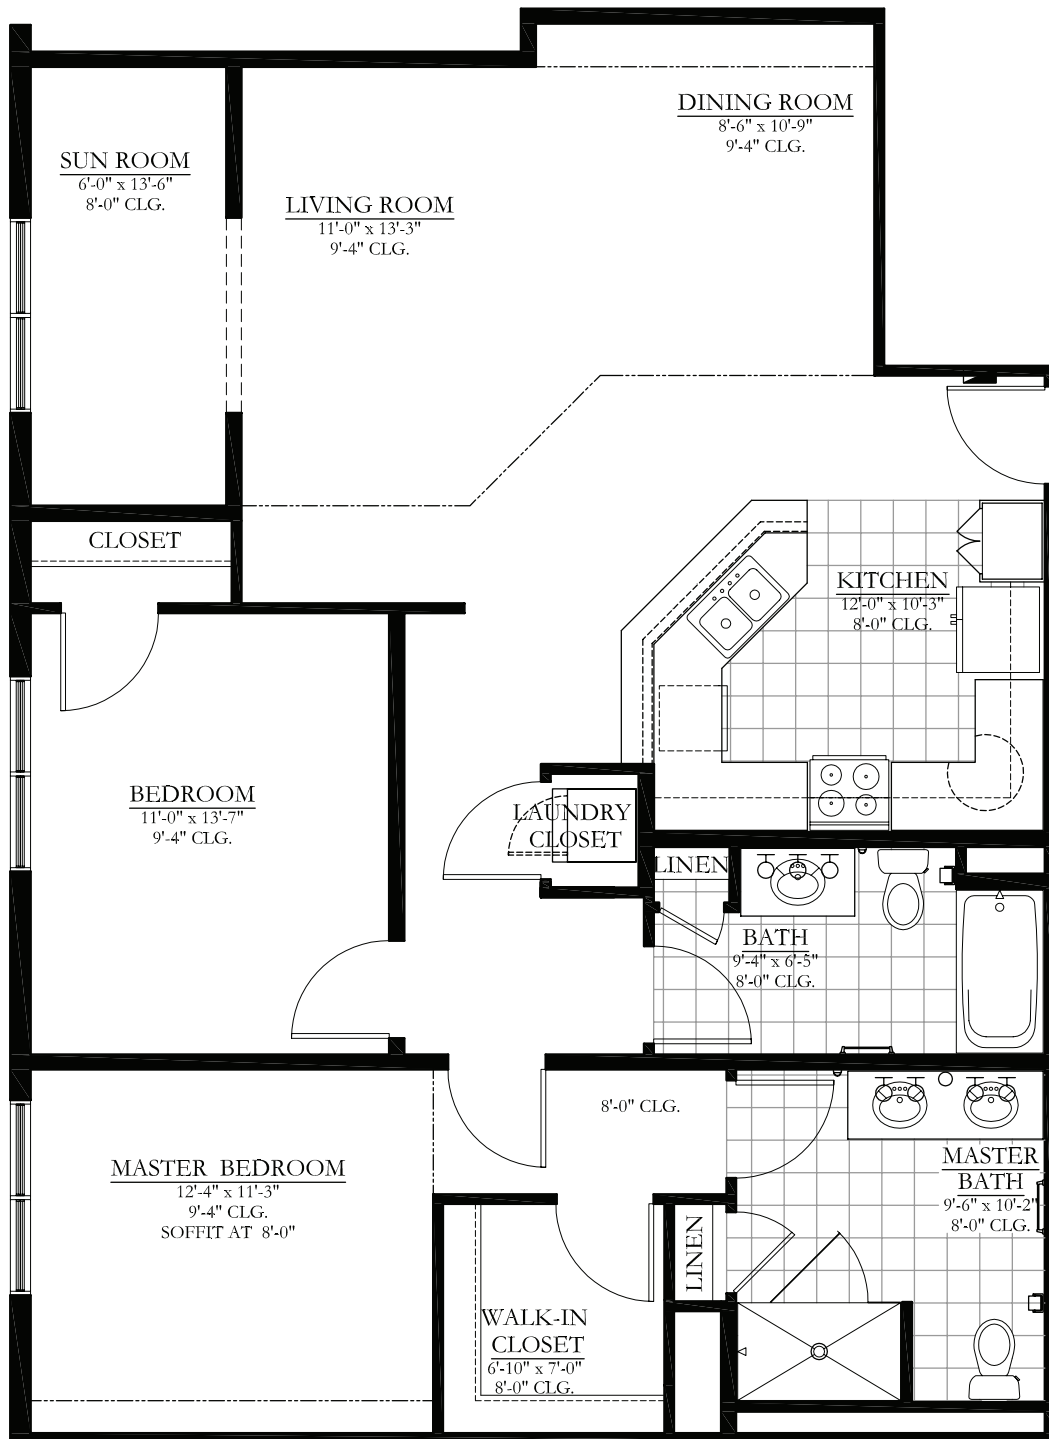

CALAIS TERRACE

SEARSTONE
RETIREMENT COMMUNITY

SEARSTONE.COM

BUCKSKIN

2 BEDROOM, 2 BATHROOM

1,315 SQ. FT.

NOTE: ALL FLOOR PLANS ARE SUBJECT TO CHANGE/ADJUSTMENT.