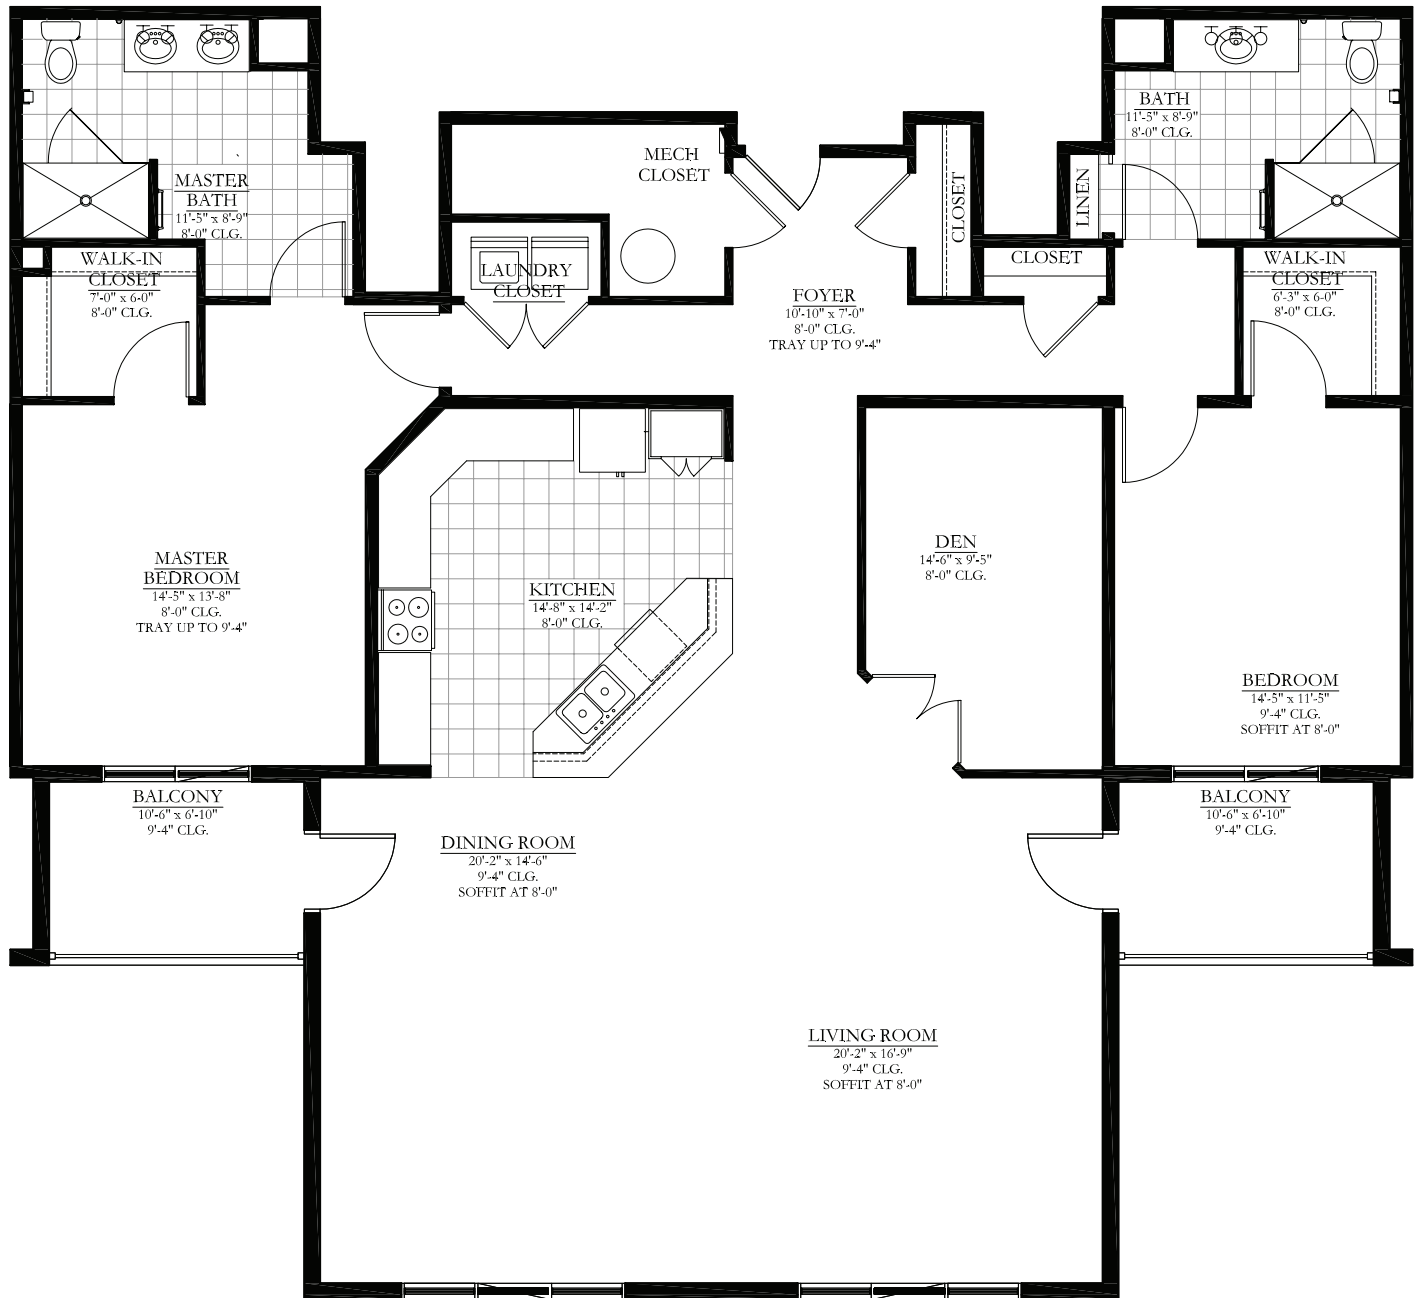

CALAIS TERRACE

SEARSTONE
RETIREMENT COMMUNITY

SEARSTONE.COM

APPALOOSA

2 BEDROOM + DEN, 2 BATHROOM

2,085 SQ. FT. | FLOOR 4

NOTE: ALL FLOOR PLANS ARE SUBJECT TO CHANGE/ADJUSTMENT.