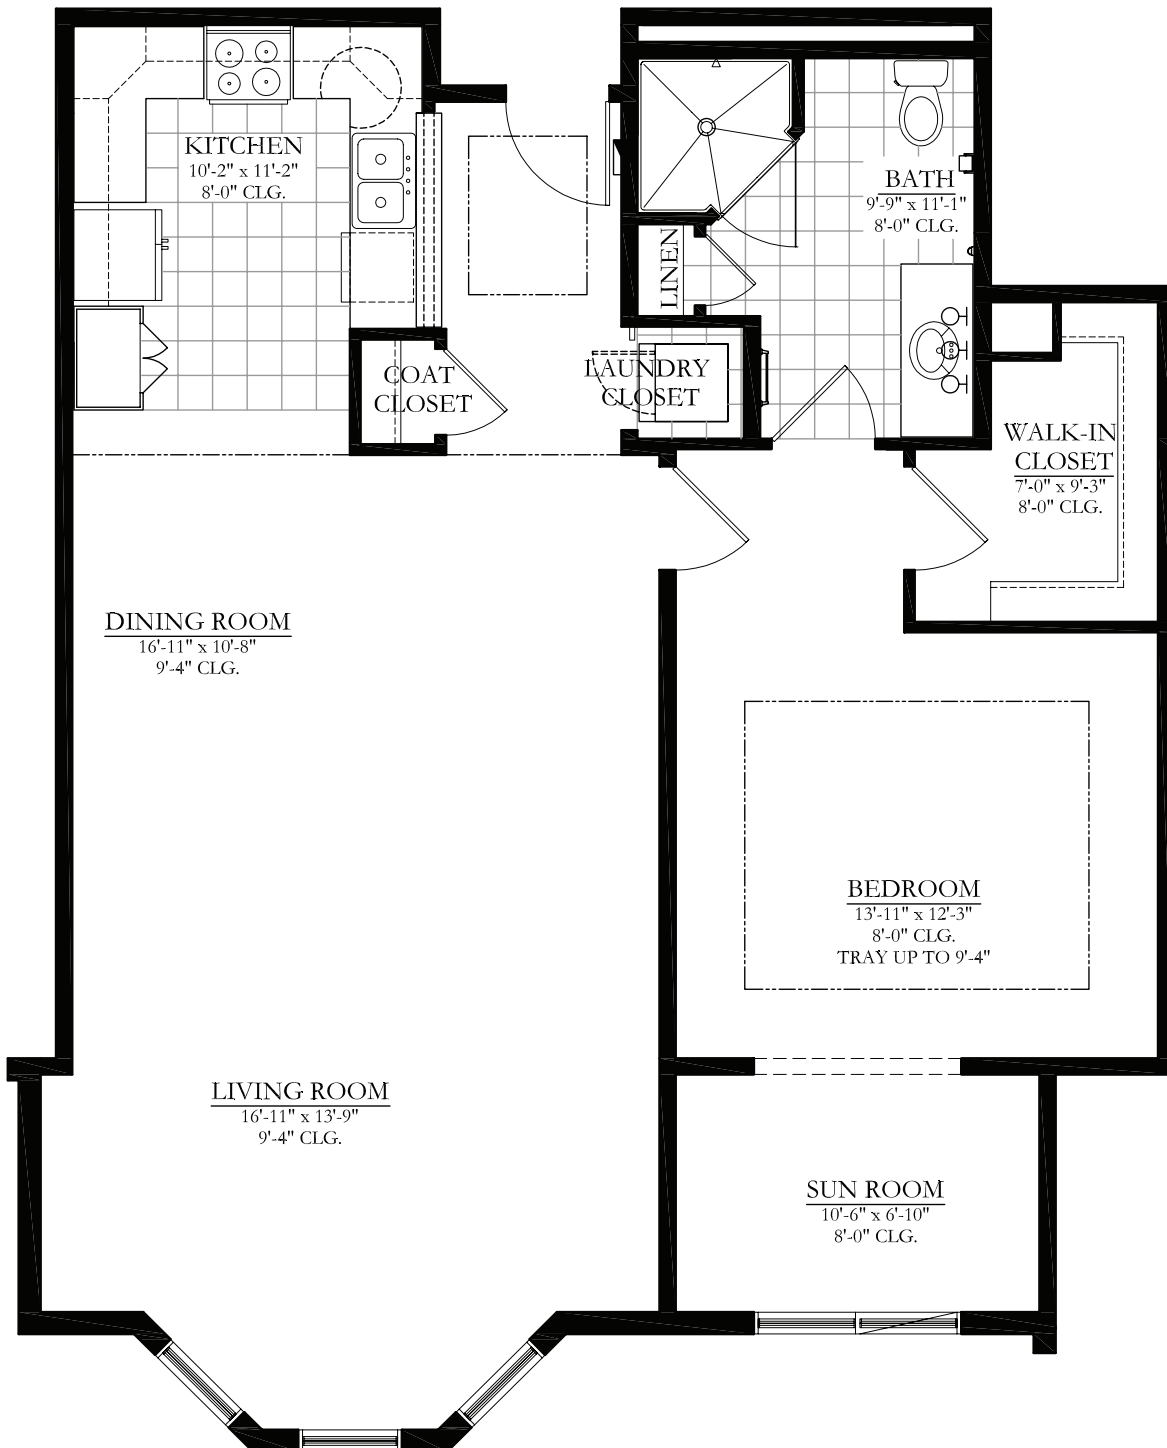

# CALAIS TERRACE

**SEARSTONE**  
RETIREMENT COMMUNITY

SEARSTONE.COM

**GALACIAN**

**1 BEDROOM, 1 BATHROOM**

**1,165 SQ. FT.**

NOTE: ALL FLOOR PLANS ARE SUBJECT TO CHANGE/ADJUSTMENT.