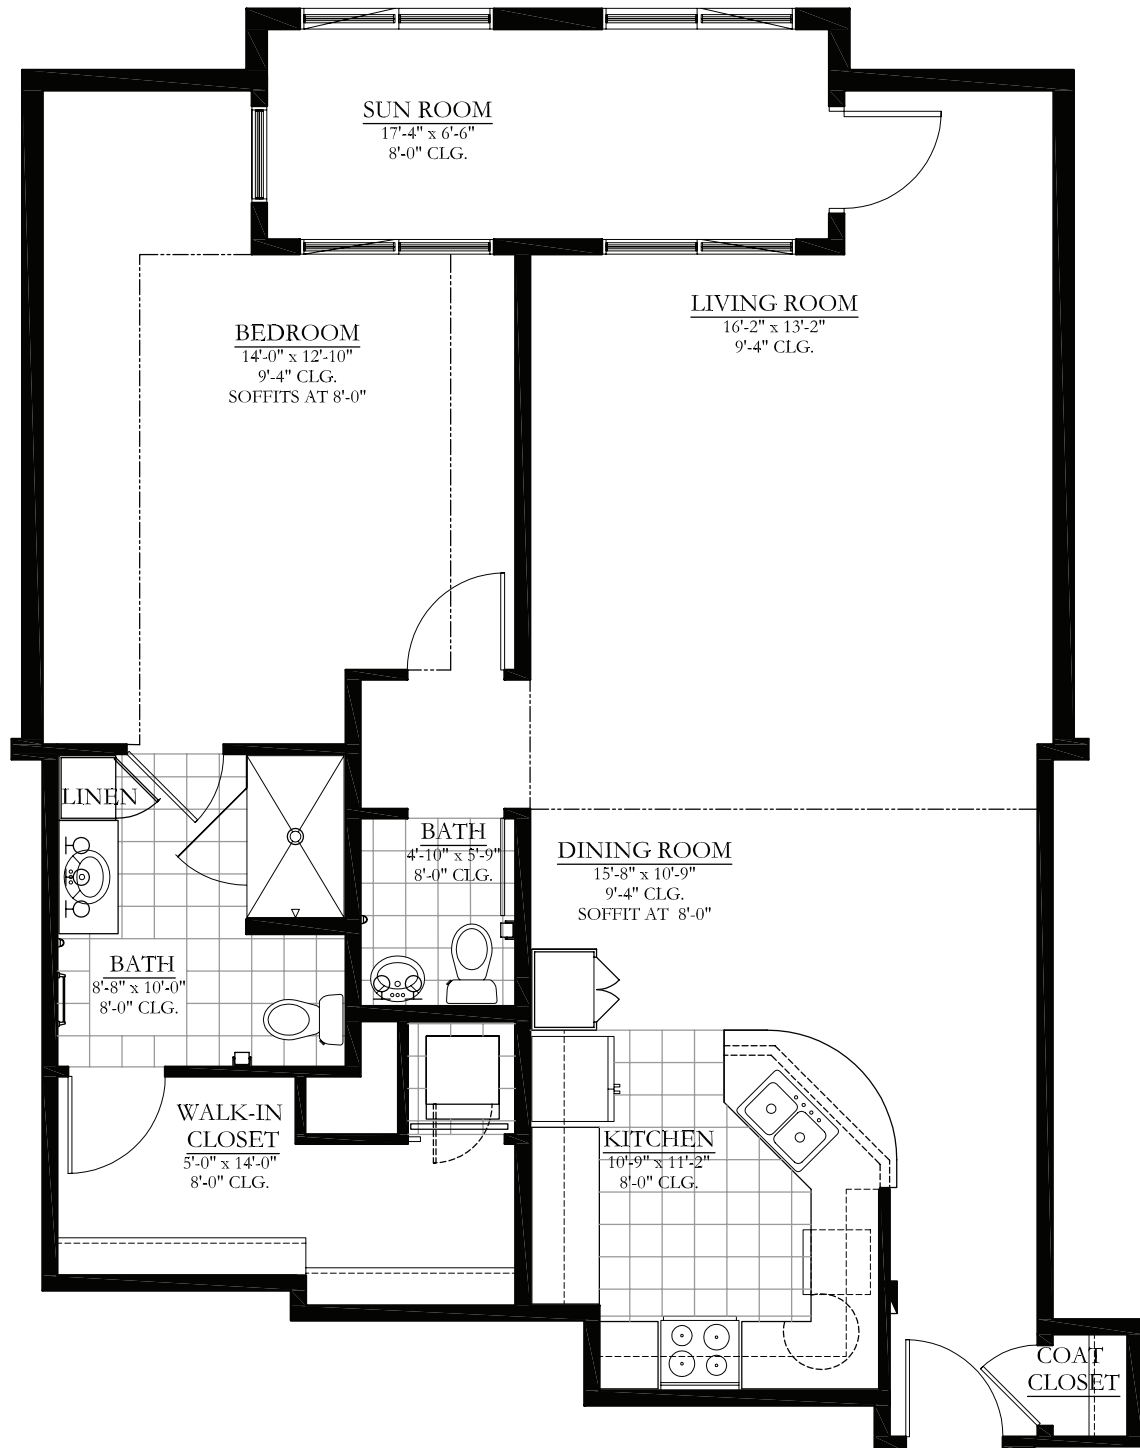

CALAIS TERRACE

SEARSTONE
RETIREMENT COMMUNITY

SEARSTONE.COM

FINNHORSE

1 BEDROOM, 1.5 BATHROOM

1,280 SQ. FT.

NOTE: ALL FLOOR PLANS ARE SUBJECT TO CHANGE/ADJUSTMENT.