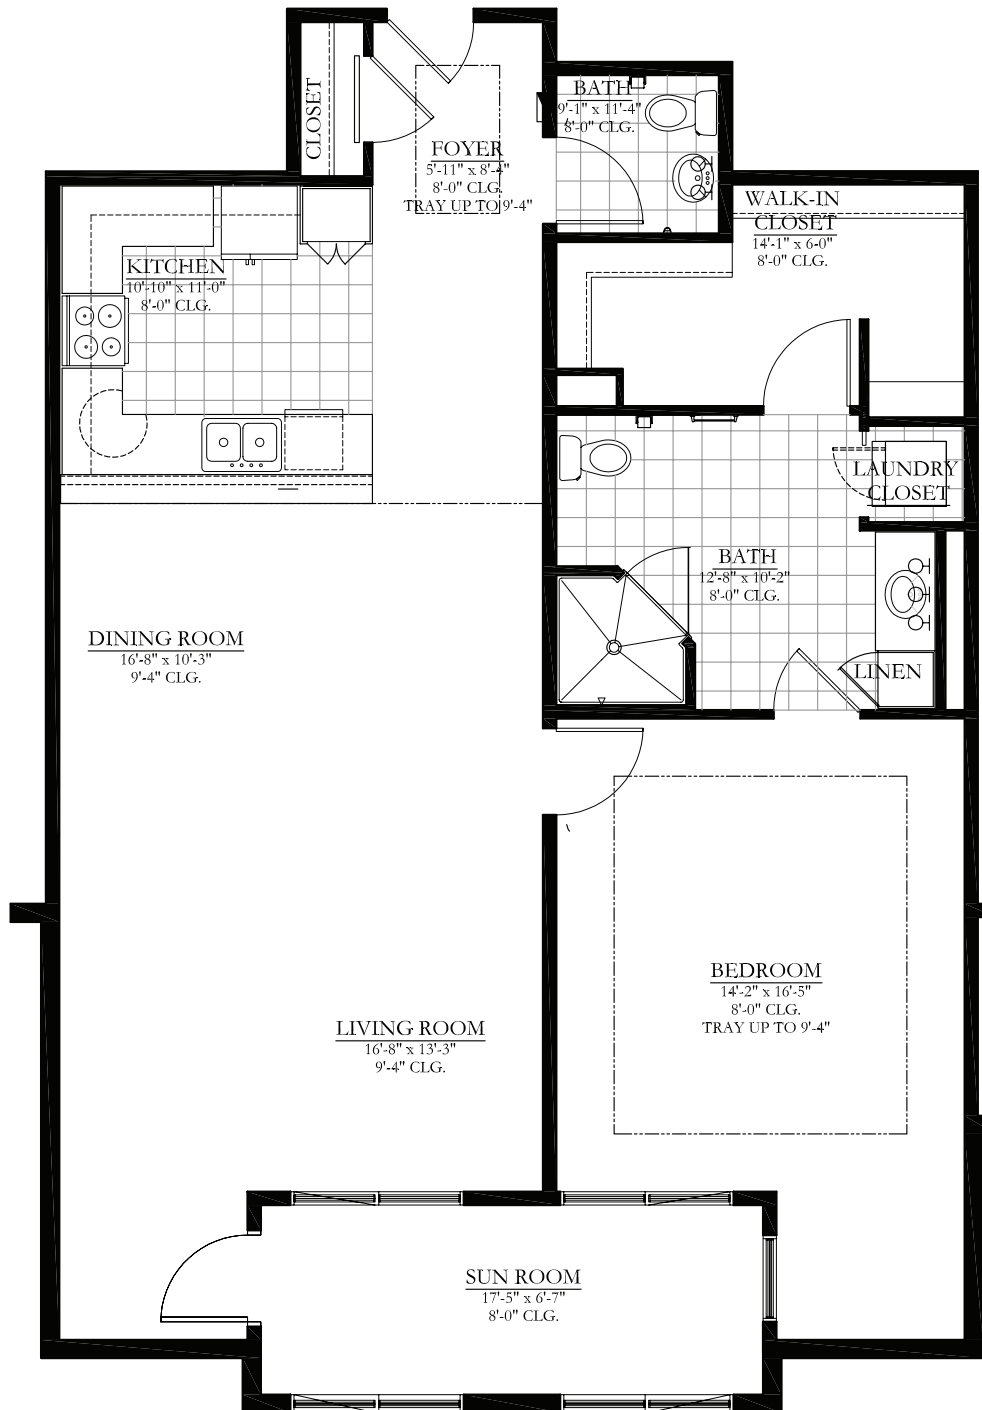

LORRAINE PLAZA

SEARSTONE
RETIREMENT COMMUNITY

SEARSTONE.COM

DANUBE

1 BEDROOM, 1.5 BATHROOM

1,402 SQ. FT.

NOTE: ALL FLOOR PLANS ARE SUBJECT TO CHANGE/ADJUSTMENT.