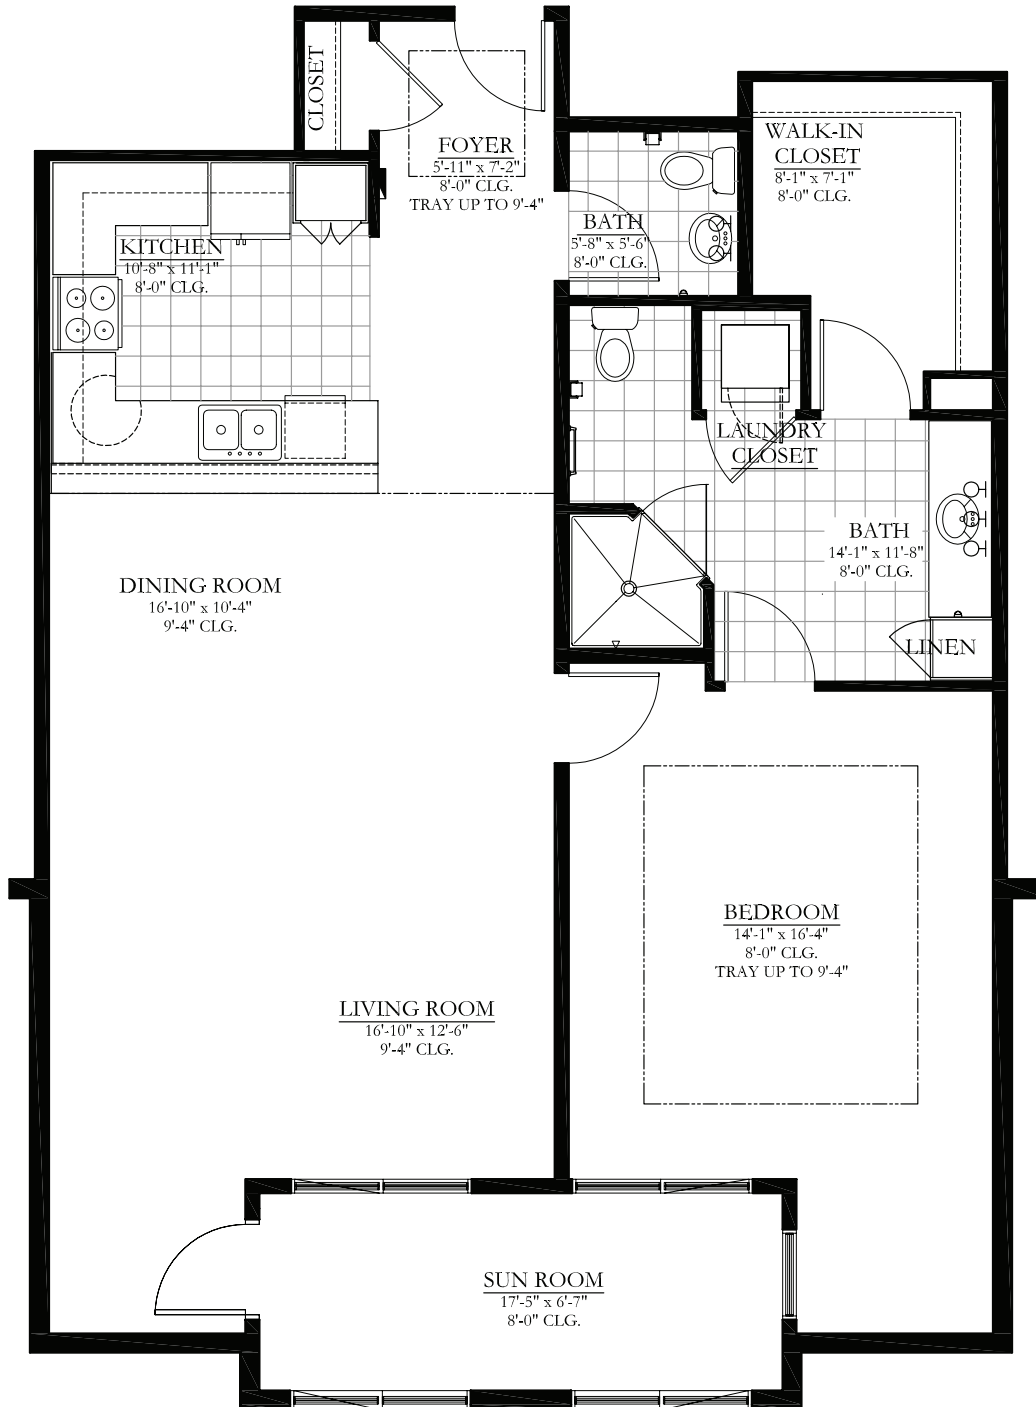

# LORRAINE PLAZA

**SEARSTONE**  
RETIREMENT COMMUNITY

SEARSTONE.COM

**CLYDESDALE**

**1 BEDROOM, 1.5 BATHROOM**

**1,370 SQ. FT.**

NOTE: ALL FLOOR PLANS ARE SUBJECT TO CHANGE/ADJUSTMENT.