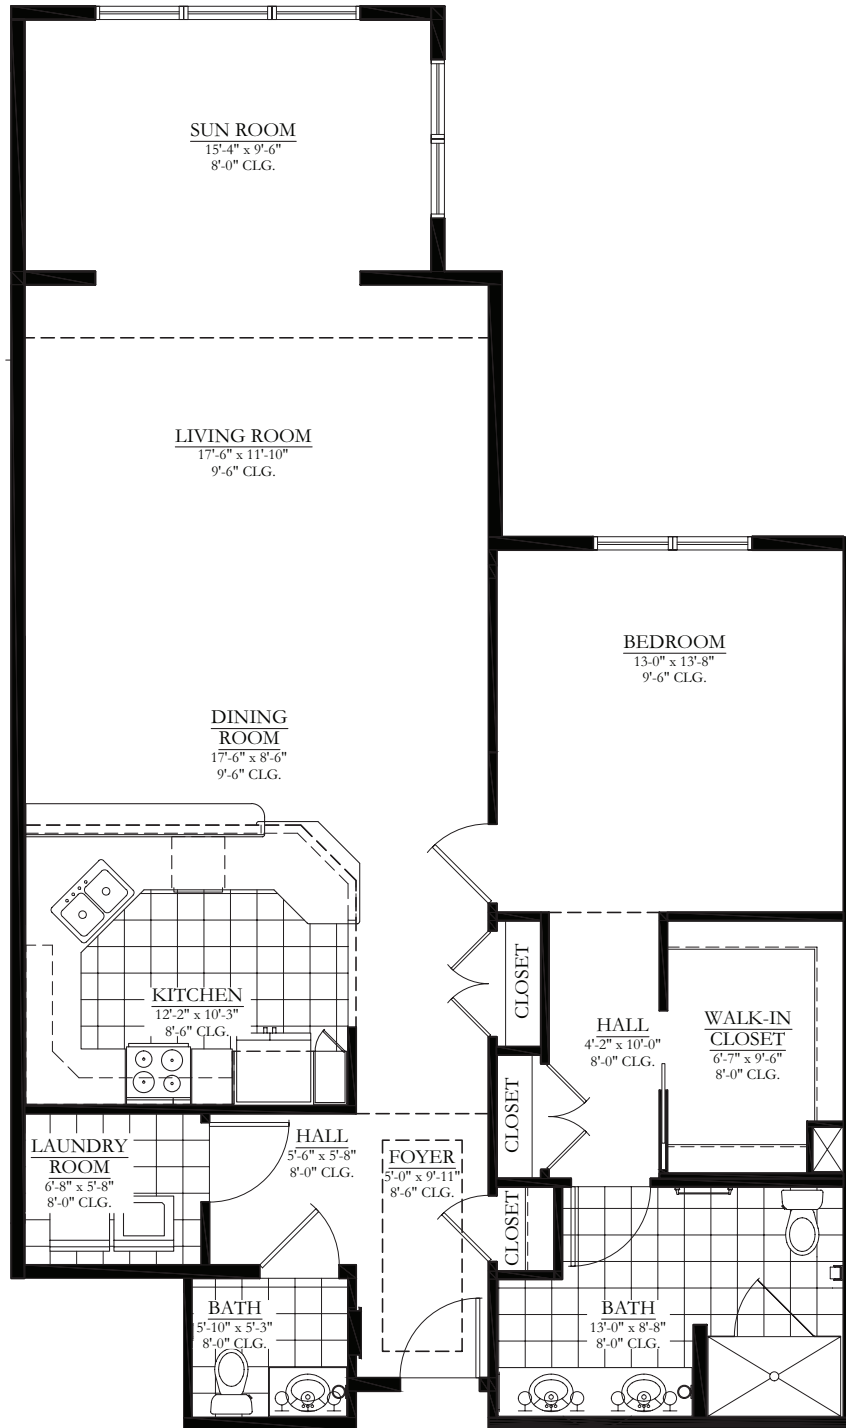

# WINSTON CLUBHOUSE

**SEARSTONE**  
RETIREMENT COMMUNITY

SEARSTONE.COM

**BELGIAN WITH SUNROOM**

**1 BEDROOM, 1.5 BATHROOM**

**1,356 SQ. FT.**

NOTE: ALL FLOOR PLANS ARE SUBJECT TO CHANGE/ADJUSTMENT.