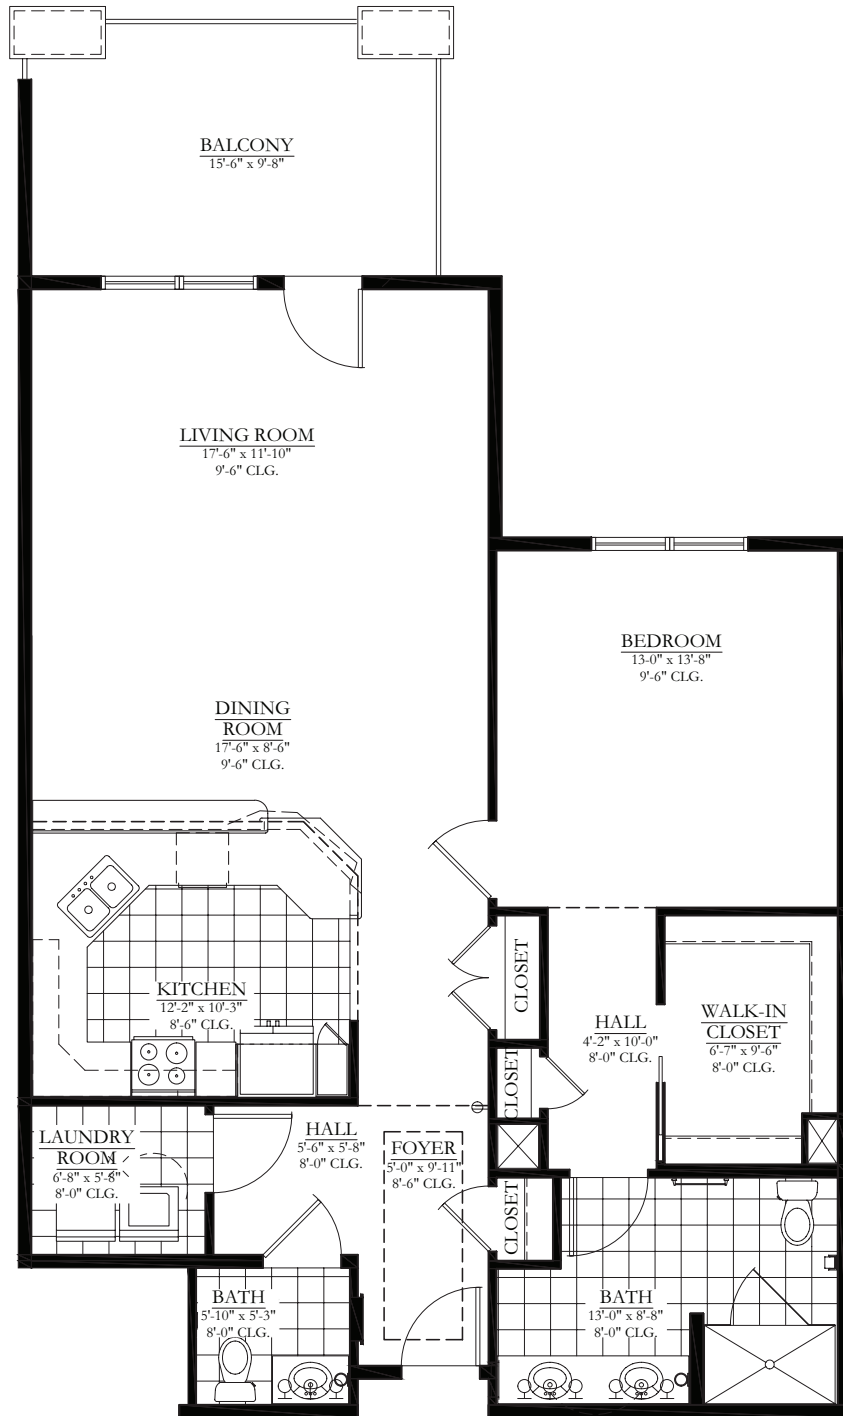

WINSTON CLUBHOUSE

SEARSTONE
RETIREMENT COMMUNITY

SEARSTONE.COM

BELGIAN WITH BALCONY

1 BEDROOM, 1.5 BATHROOM

1,194 SQ. FT.

NOTE: ALL FLOOR PLANS ARE SUBJECT TO CHANGE/ADJUSTMENT.