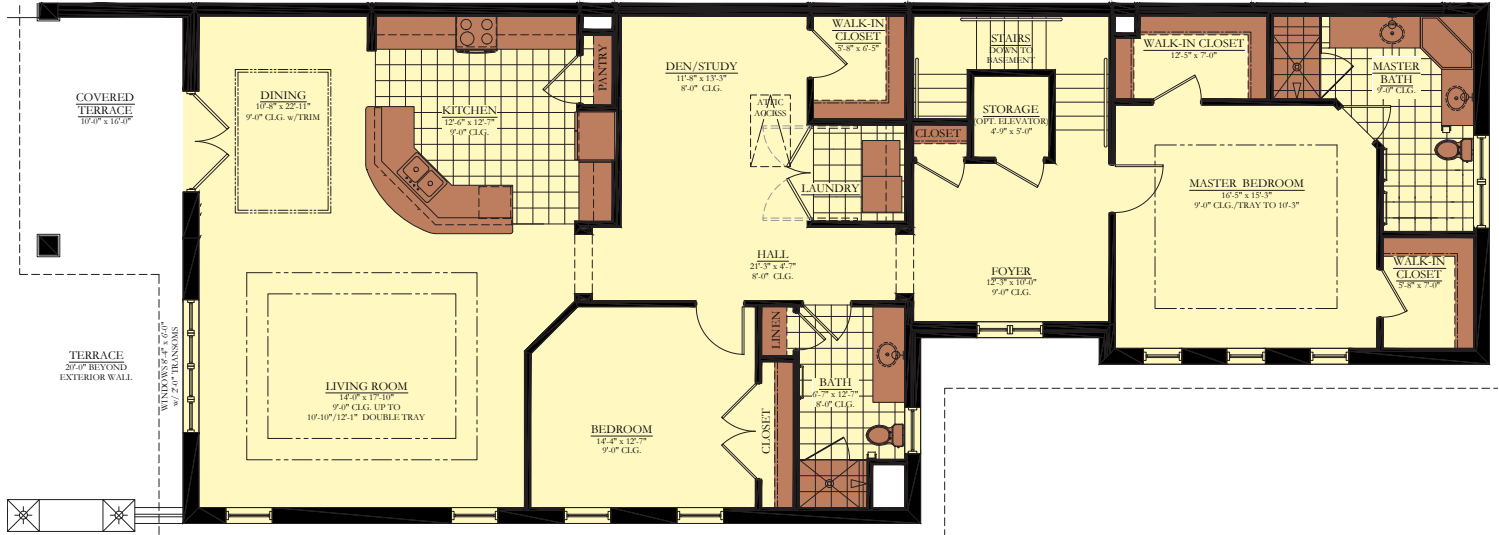

# Estate Homes

Lower Level

Shire

2 Bedroom / 2 Bath / Den  
2350-2394 square feet

Note: All floor plans are subject to change/adjustment.

SEARSTONE  
A DISTINCTIVELY DIFFERENT  
COMMUNITY FOR SENIORS

Call today: (919) 234-0400  
www.SearStone.com