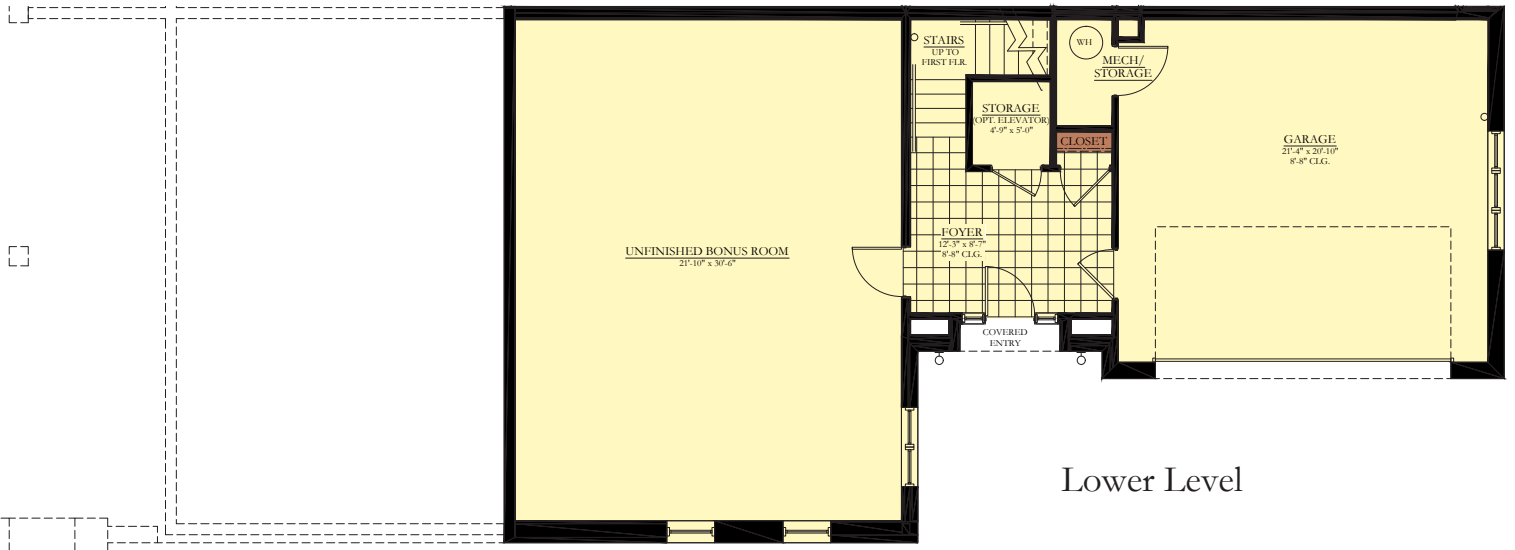

# Estate Homes

Lower Level

Shire

2 Bedroom / 2 Bath / Den  
2350-2394 square feet

Note: All floor plans are subject to change/adjustment.

SEARSTONE  
A DISTINCTIVELY DIFFERENT  
COMMUNITY FOR SENIORS

Call today: (919) 234-0400  
www.SearStone.com