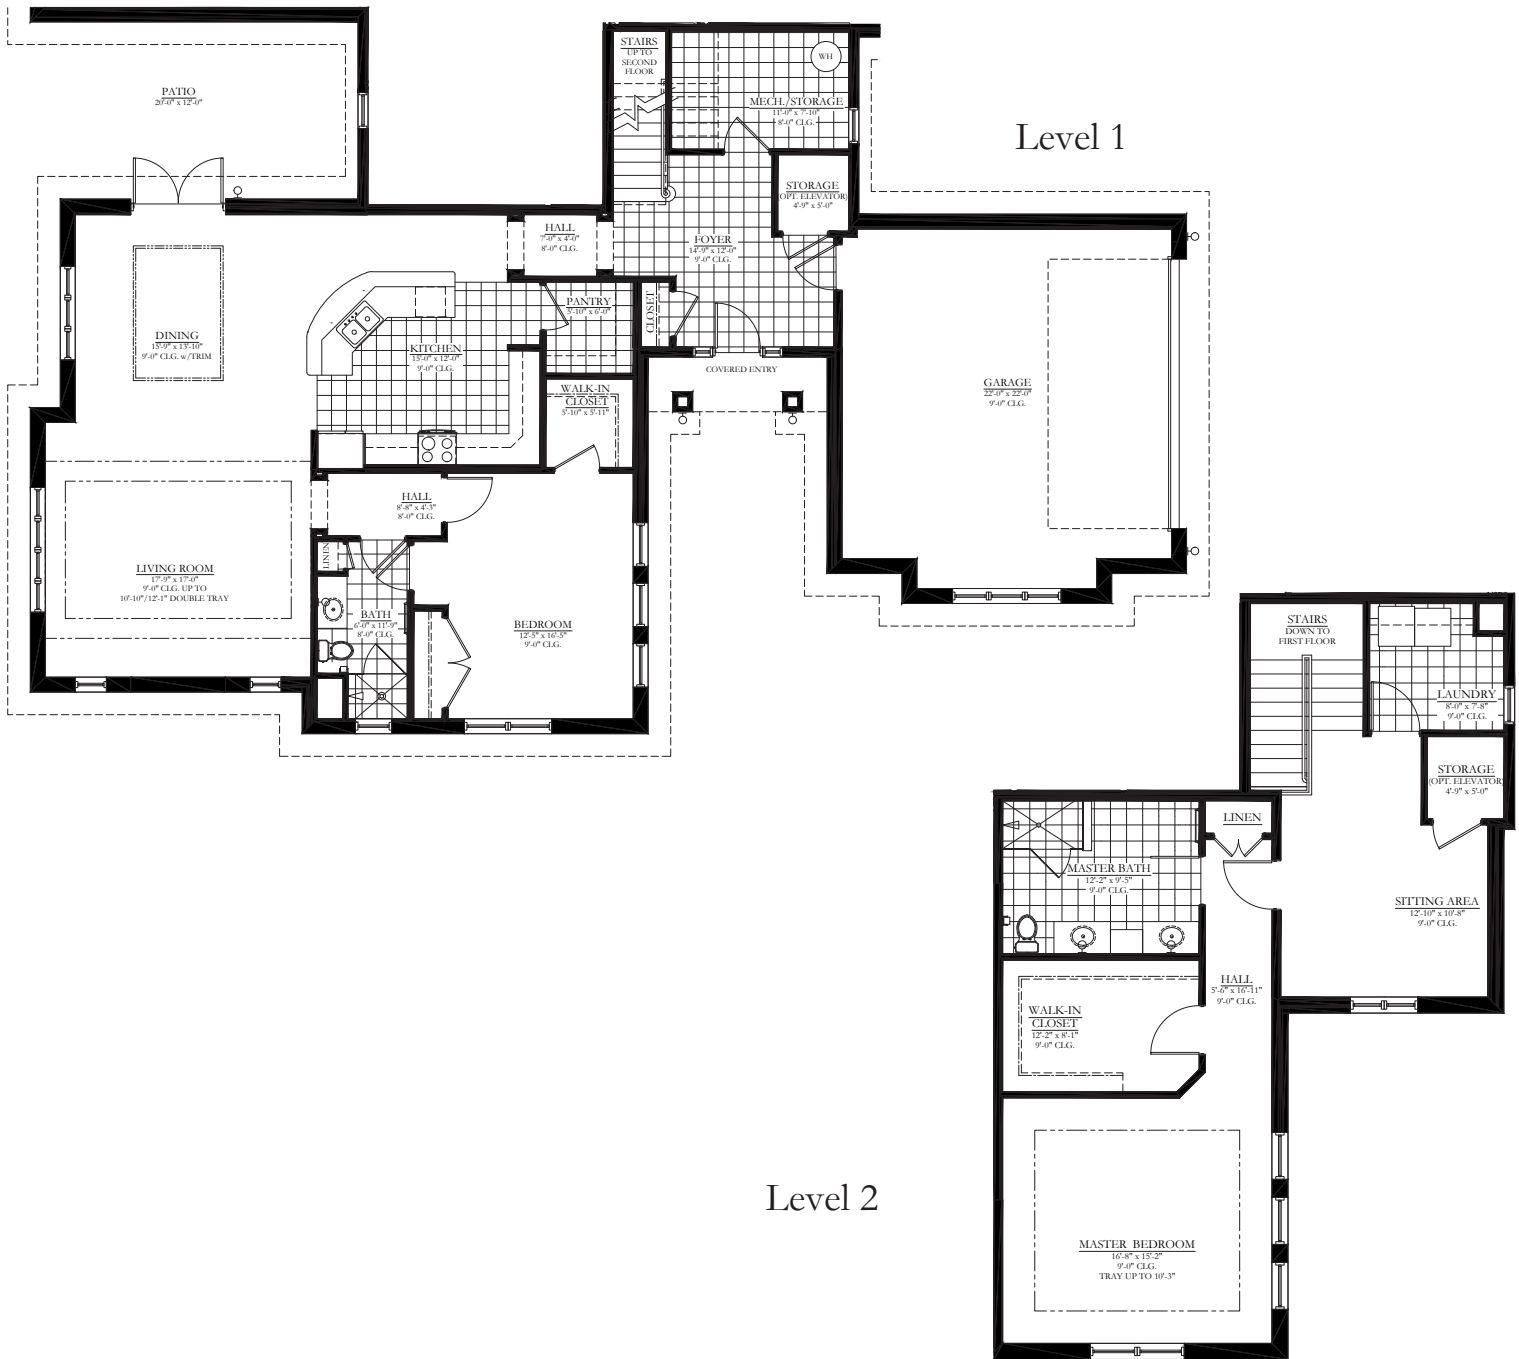

Estate Homes

Percheron

2 Bedroom / 2 Bath
2558 square feet

Note: All floor plans are subject to change/adjustment.

SEARSTONE
A DISTINCTIVELY DIFFERENT
COMMUNITY FOR SENIORS

Call today: (919) 234-0400
www.SearStone.com