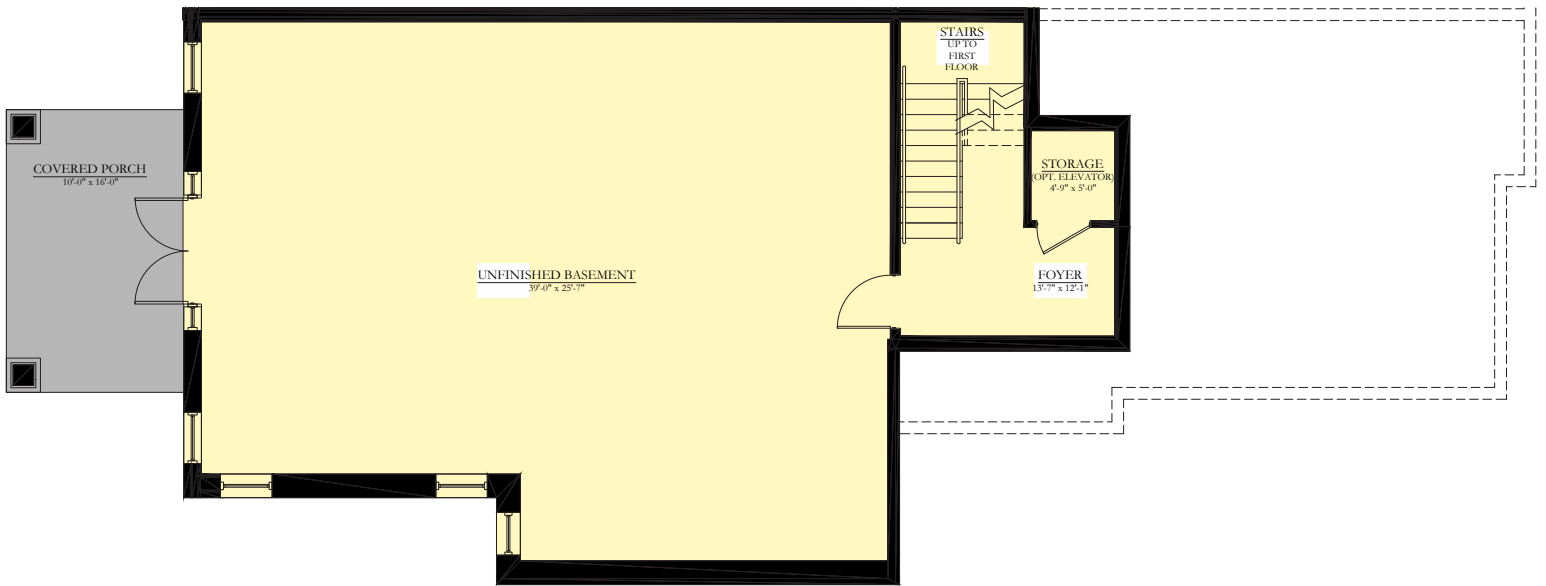

Estate Homes

Nordland

2 Bedroom / 2 Bath
2406 square feet

Note: All floor plans are subject to change/adjustment.

SEARSTONE
A DISTINCTIVELY DIFFERENT
COMMUNITY FOR SENIORS

Call today: (919) 234-0400
www.SearStone.com

Nordland

Estate Homes

Optional Lower Level

Nordland.....2 Bedroom / 2 Bath
2406 square feet

Note: All floor plans are subject to change/adjustment.

SEARSTONE
A DISTINCTIVELY DIFFERENT
COMMUNITY FOR SENIORS