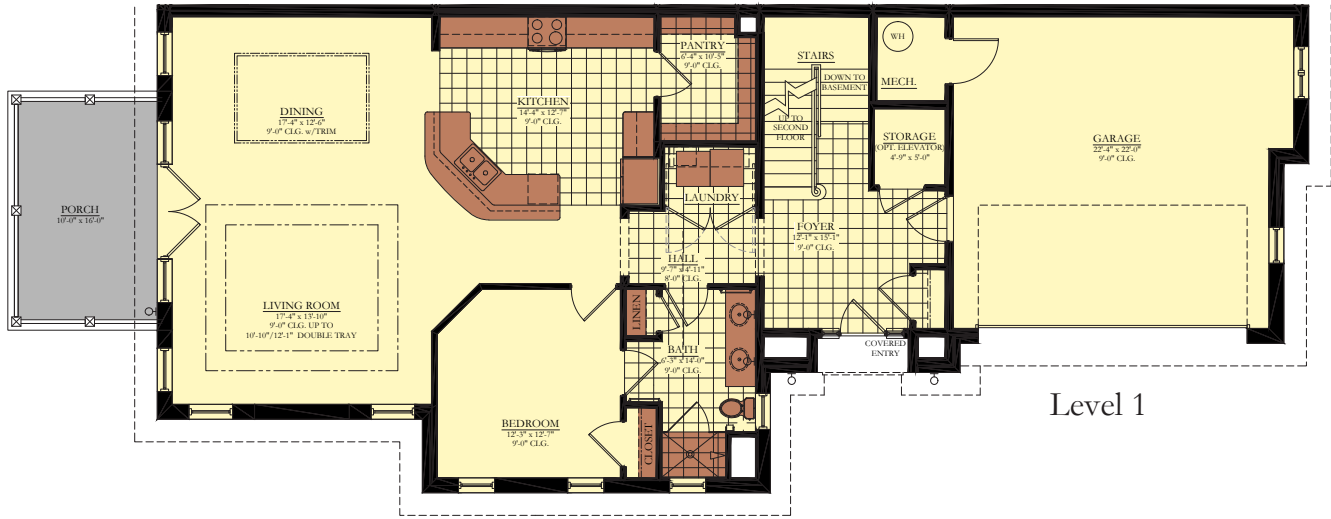

Estate Homes

Nordland

2 Bedroom / 2 Bath
2406 square feet

Note: All floor plans are subject to change/adjustment.

SEARSTONE
A DISTINCTIVELY DIFFERENT
COMMUNITY FOR SENIORS

Call today: (919) 234-0400
www.SearStone.com

Nordland

Estate Homes

Optional Lower Level

Nordland.....2 Bedroom / 2 Bath
2406 square feet

Note: All floor plans are subject to change/adjustment.

SEARSTONE
A DISTINCTIVELY DIFFERENT
COMMUNITY FOR SENIORS