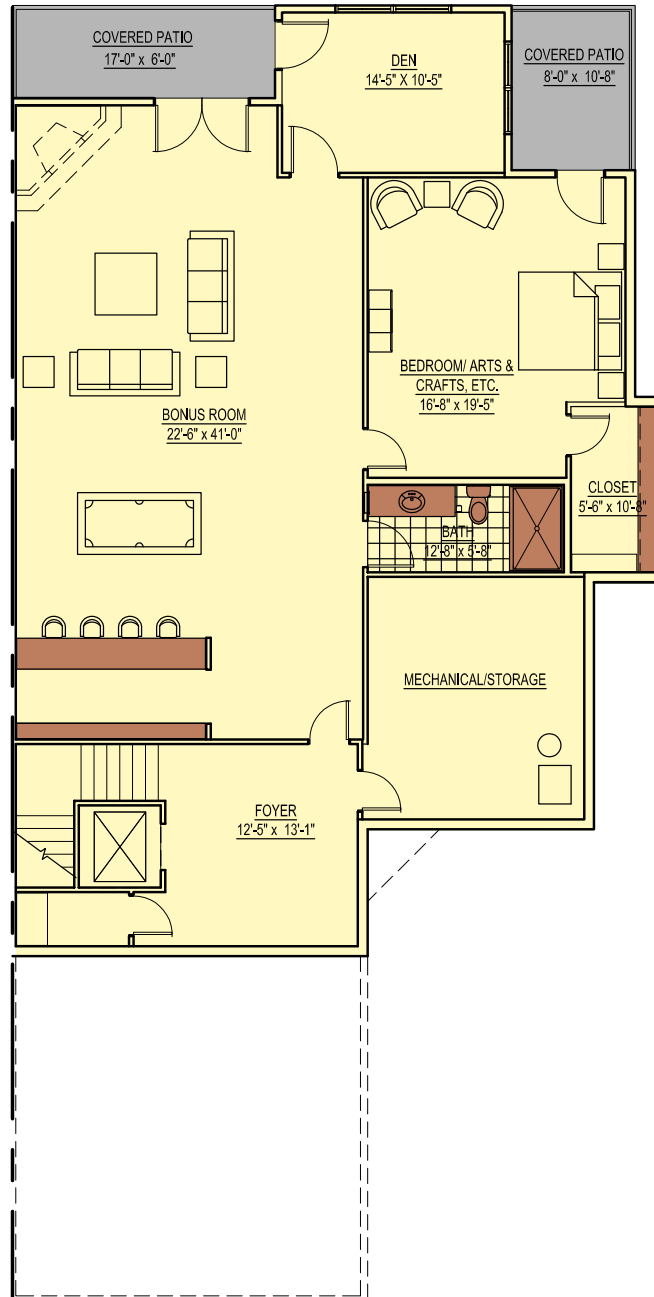

Estate Homes

Murgese III Lower Level

3 Bedroom / 3 Bath / 2 Den / Bonus Room
3914 square feet

Note: All floor plans are subject to change/adjustment.

SEARSTONE
A DISTINCTIVELY DIFFERENT
COMMUNITY FOR SENIORS