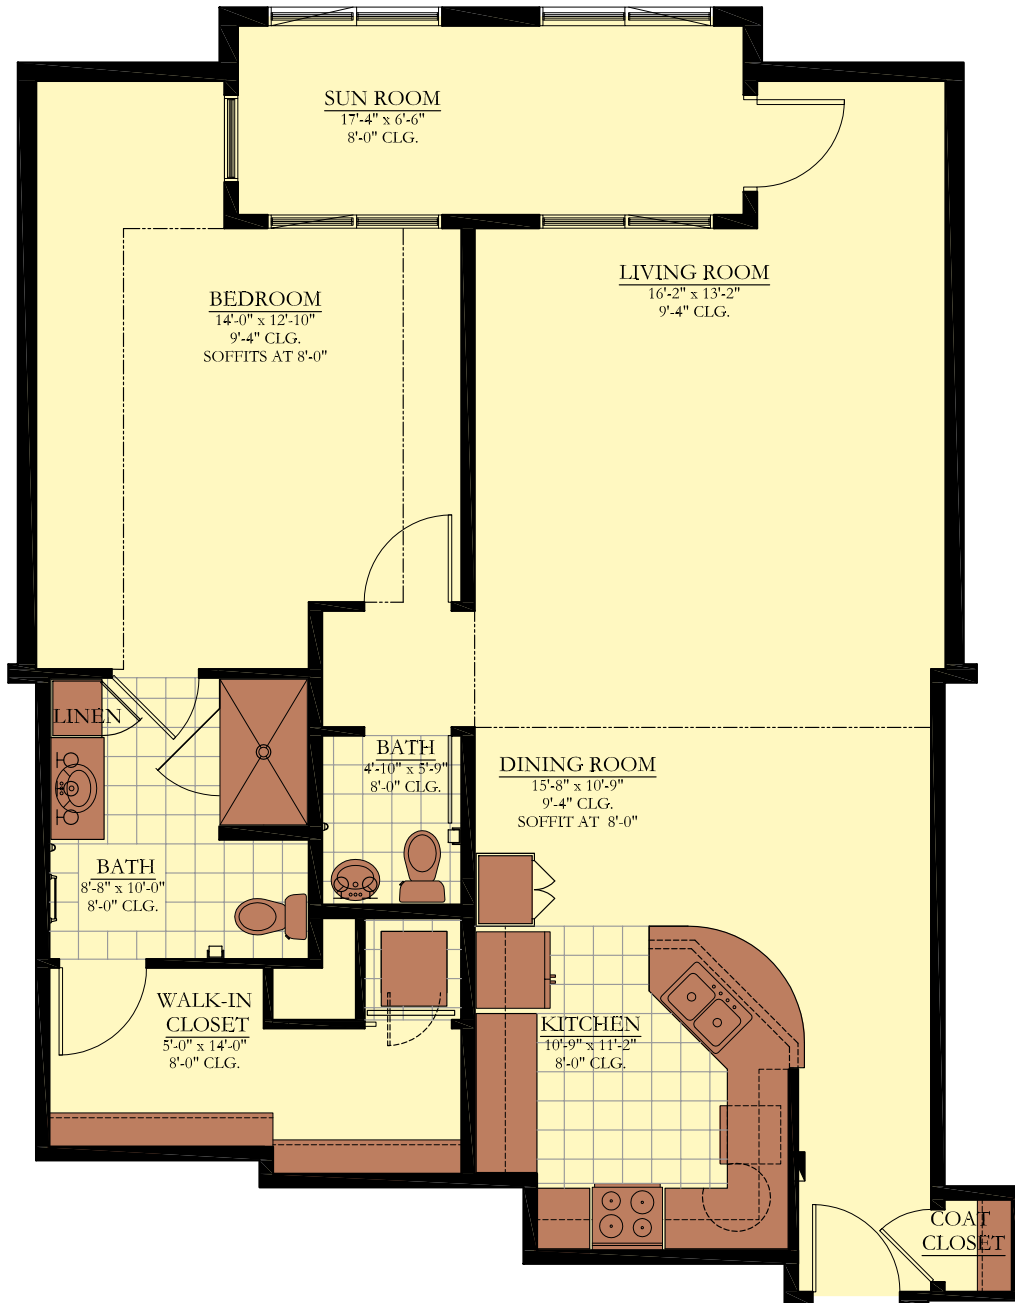

# Calais Terrace

Finnhorse

1 Bedroom / 1.5 Bath  
1280 square feet

Note: All floor plans are subject to change/adjustment.

Call today: (919) 234-0400  
www.SearStone.com

# Finnhorse