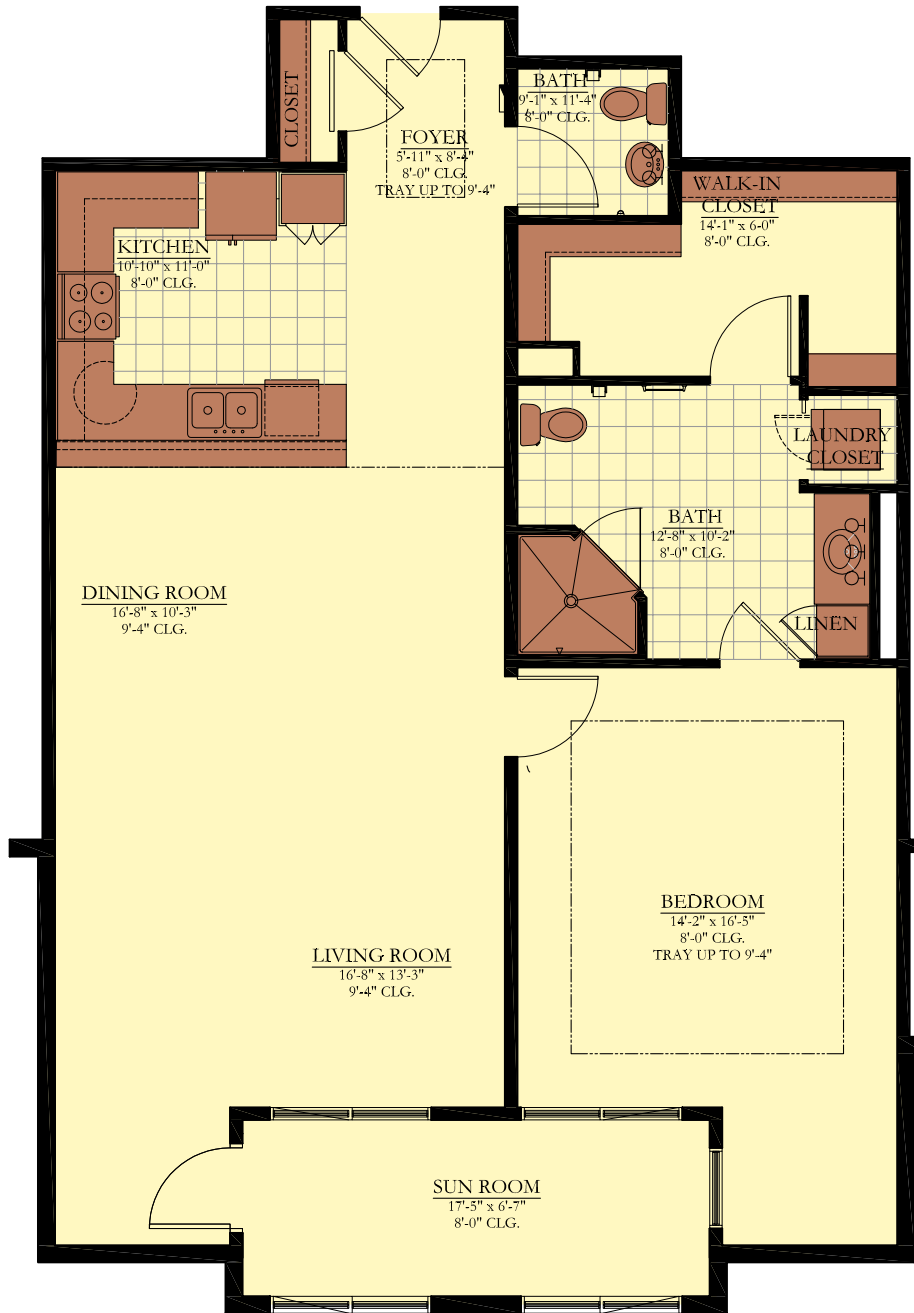

Lorraine Plaza

Danube

1 Bedroom / 1.5 Bath
1402 square feet

Note: All floor plans are subject to change/adjustment.

SEARSTONE
A DISTINCTIVELY DIFFERENT
COMMUNITY FOR SENIORS

Call today: (919) 234-0400
www.SearStone.com

Danube