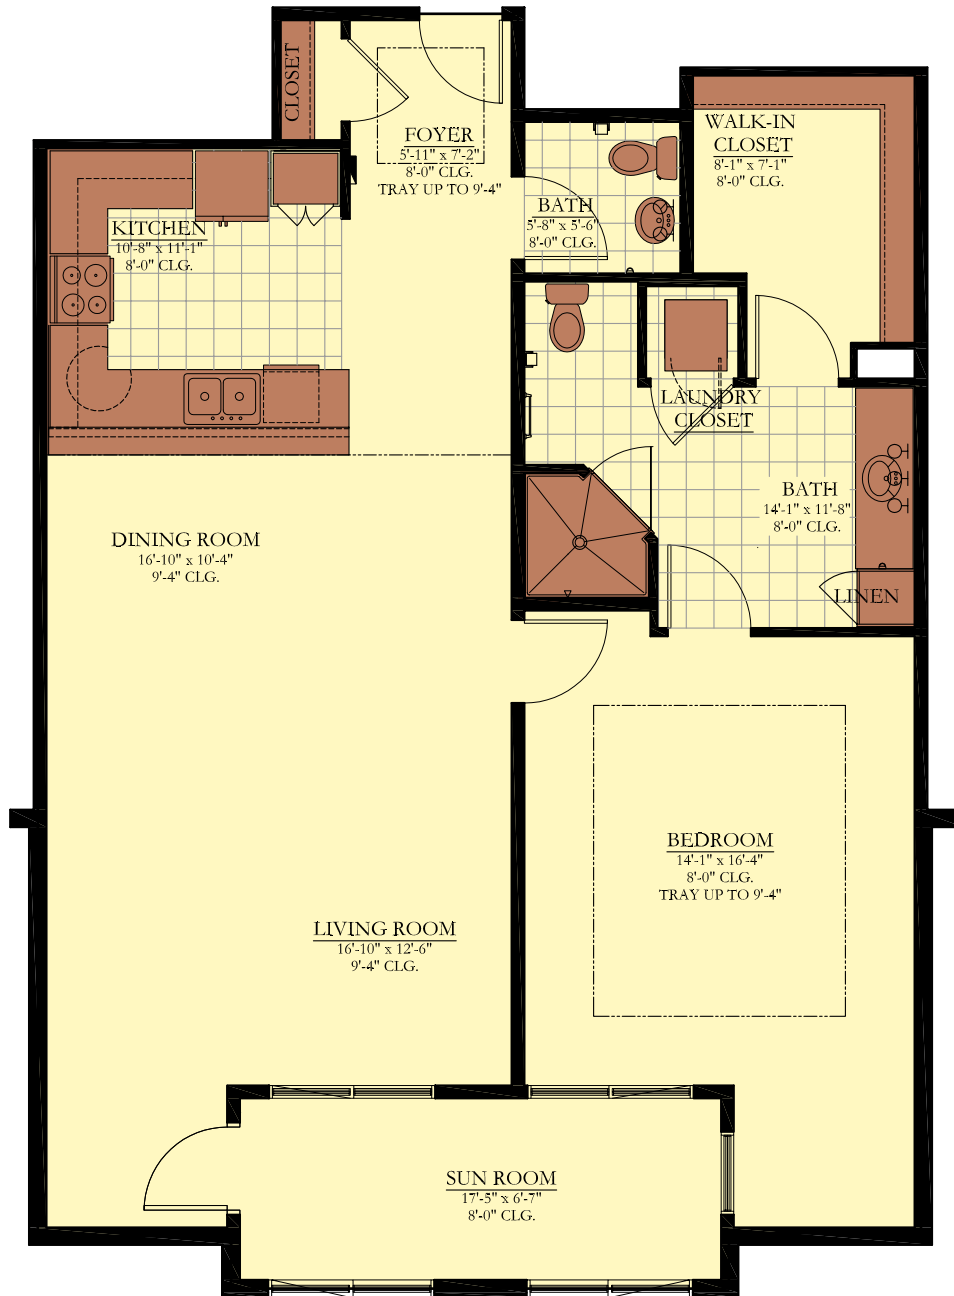

Lorraine Plaza

Clydesdale

1 Bedroom / 1.5 Bath
1370 square feet

Note: All floor plans are subject to change/adjustment.

Call today: (919) 234-0400
www.SearStone.com

Clydesdale