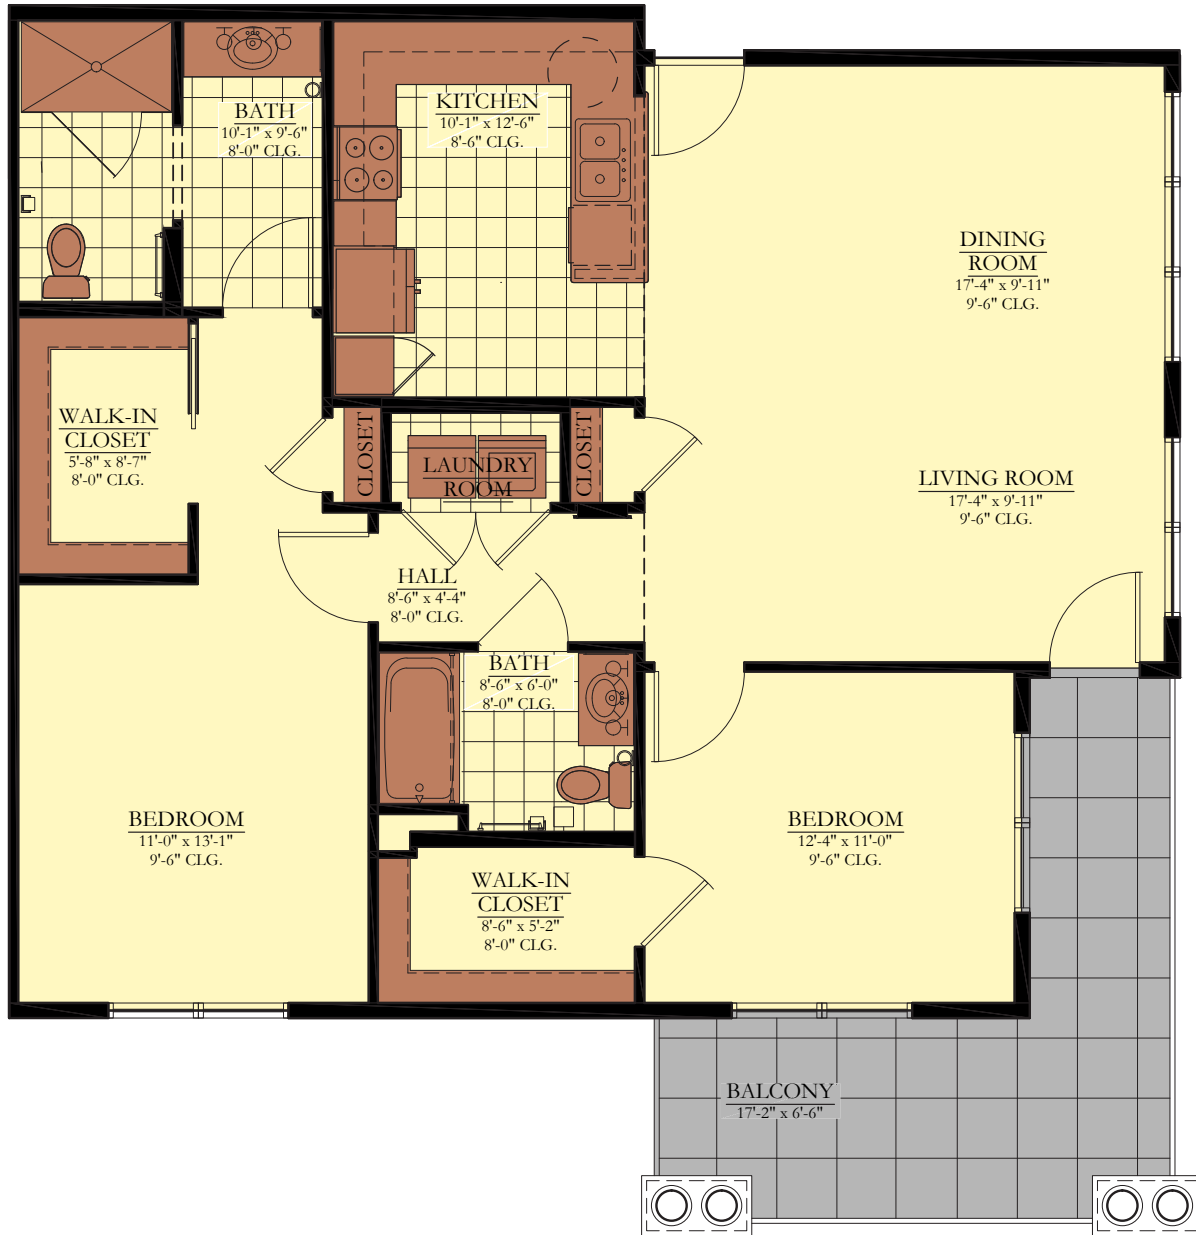

# Winston Clubhouse

Buckskin II with Balcony .....  
#203, #213, #303, #313

2 Bedroom / 2 Bath  
1228 square feet

Note: All floor plans are subject to change/adjustment.

Call today: (919) 234-0400  
www.SearStone.com

## Buckskin II