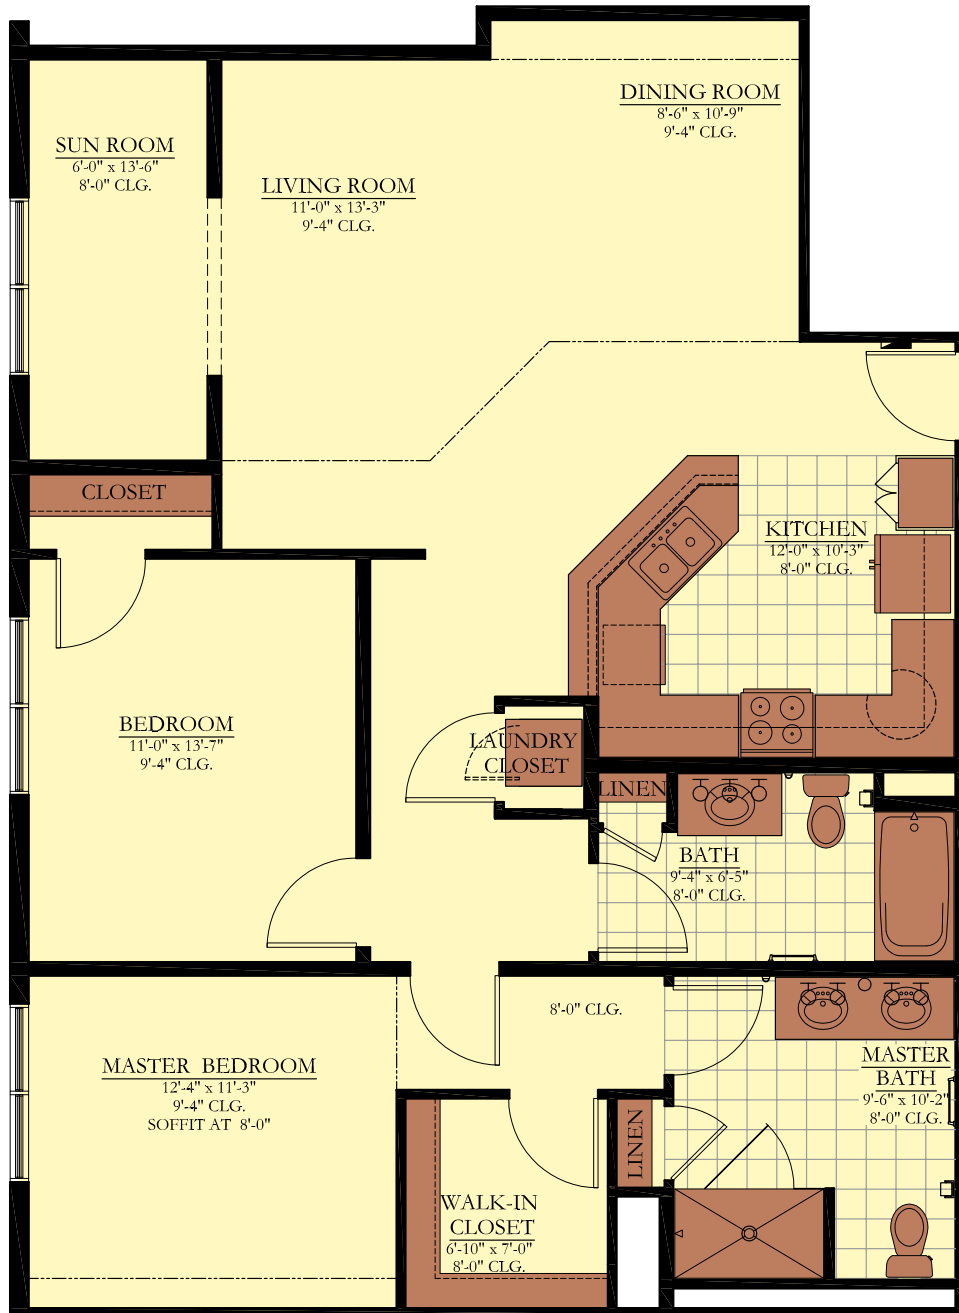

# Calais Terrace

Buckskin..... 2 Bedroom / 2 Bath  
1315 square feet

Note: All floor plans are subject to change/adjustment.

Call today: (919) 234-0400  
www.SearStone.com