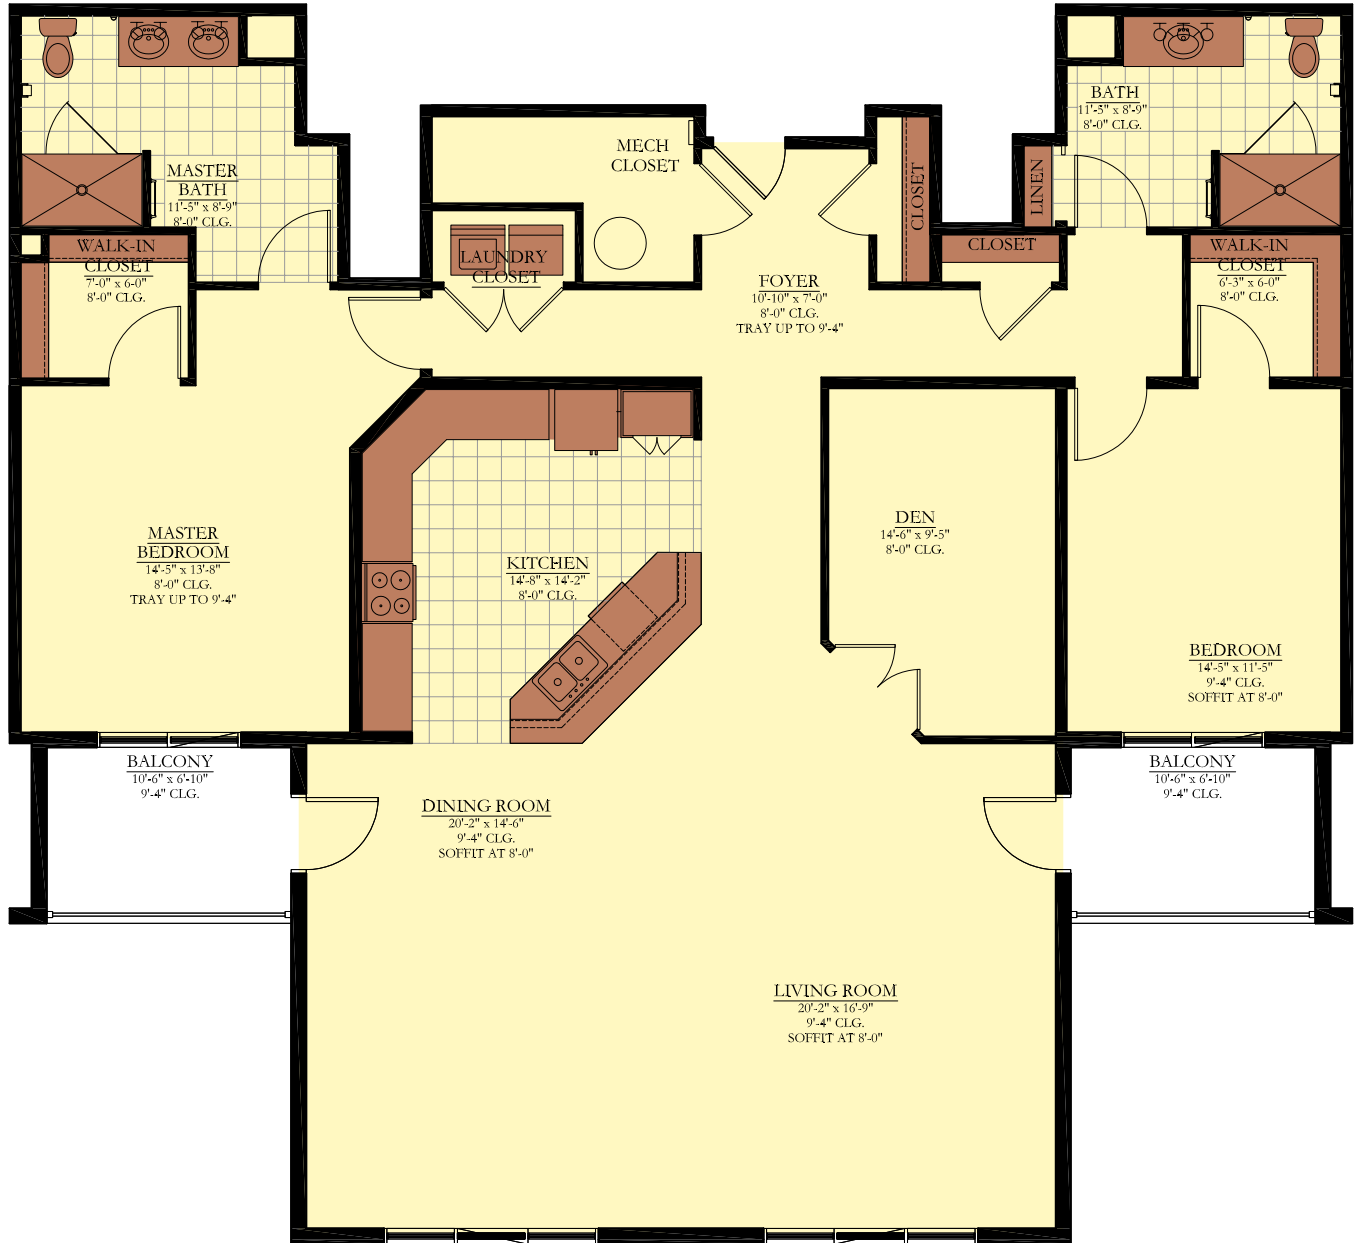

Calais Terrace

Appaloosa
4th Floor #412

2 Bedroom / 2 Bath / Den
2085 square feet

Note: All floor plans are subject to change/adjustment.

Call today: (919) 234-0400
www.SearStone.com

Appaloosa